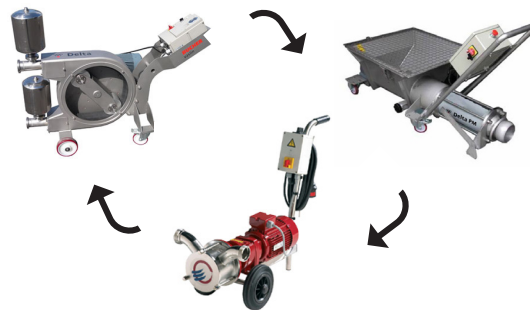

Bucher Grape Presses

Bucher Press: 5 to 80 hL

JLB Basket Press

XPert Press: 100 to 450 hL

Delta Reception

Mobile Elevators

Vibrating Hopper

Sorting Tables

Optical Sorters, Pumps & Destemmers

Vistalys Optical Sorter

Pumps

Delta Destemmers

Galaxy Rinsers, Filler, Closure

Comet Filler, Closure

FIAMAT
Filler,
Closure